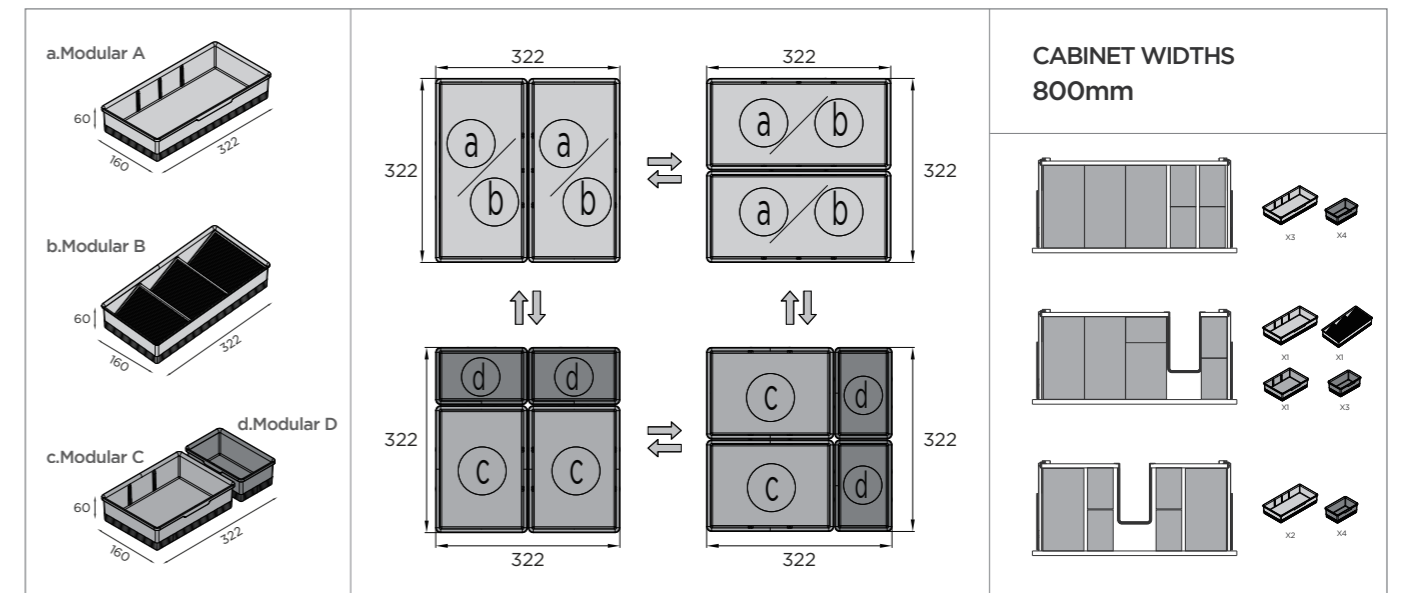

Aluminium for hanging system-090

Aluminium for hanging system-045

ADJUSTABLE DIVIDER

MODEL	WIDTH x DEPTH x HEIGHT (mm)	DESCRIBE
DA3103F.A.GG	308-316x45x8	Center pole set
DA3103F.B.GG	180x45x8	Long divider sheet
DA3103F.C.GG	100x45x8	Short divider sheet

\*Suitable for 308-316mm depth drawer

\*Customizable configurations available based on actual dimensions

CABINET WIDTHS  
800mm

BATH DRAWER DIVIDER

MODEL	WIDTH x DEPTH x HEIGHT (mm)	DESCRIBE
DA3102F.A.GG	160x322x60	Modular A
DA3102F.B.GG	160x322x60	Modular B
DA3102F.C.GG	160x222x60	Modular C
DA3102F.D.GG	100x160x60	Lid A
DA3102F.E.GG	187x30x45	Modular D
DA3102F.F.GG	107x30x45	Lid B
DA3102F.G.GG	187x30x45	Lipstick organizer
DA3102F.H.GG	107x30x45	Separator plate

\*Customizable configurations available based on actual dimensions