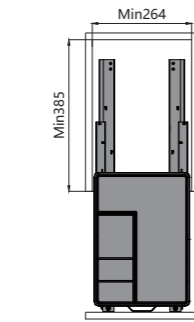

**BATHROOM MAKEUP STORAGE**

MODEL WIDTH x DEPTH x HEIGHT (mm)  
With slides

WB2442S.030.GG 254x378x290

Easy installation with front door

Easy installation with hinge door

**THREE-LAYER BASKET**

MODEL WIDTH x DEPTH x HEIGHT (mm)  
With slides