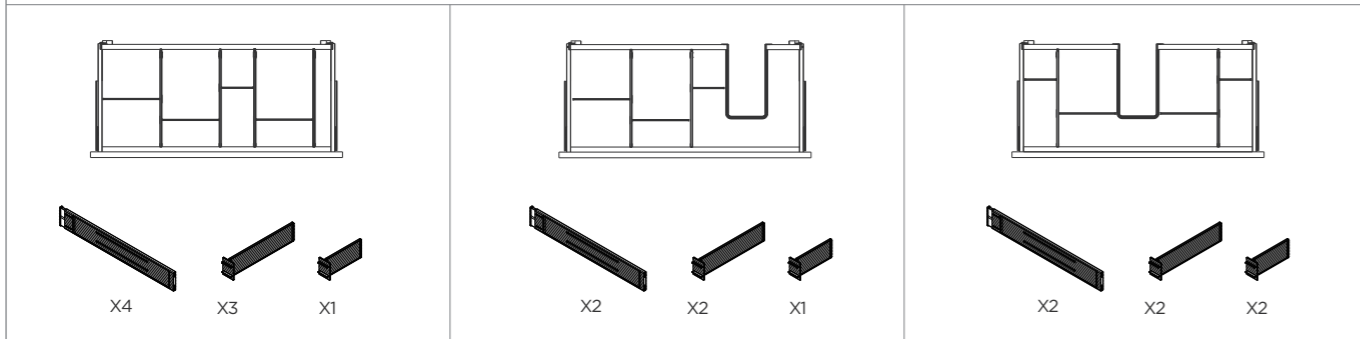

CABINET WIDTHS
800mm