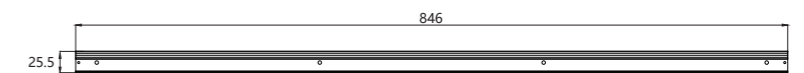

Aluminium for hanging system-090

Aluminium for hanging system-045