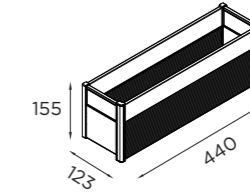

WB2399SL.025.GG 201x470x800

WB2399SR.025.GG 201x470x800

**LAUNDRY BASKET**

MODEL WIDTH x DEPTH x HEIGHT (mm)  
With slides

WB2397S.045.DG 418x495x453

**MONA- HANGING BASKET**

MODEL WIDTH x DEPTH x HEIGHT (mm)

WB2608.(A) 440x123x155

**MONA- HANGING RANGE**

MODEL WIDTH x DEPTH x HEIGHT (mm) DESCRIBE

AP2284.090.GG	846x25.5	Aluminium for hanging system
AP2284.045.GG	356x25.5	Aluminium for hanging system
KH3102.GG	50x40x30	Hanging hook
WB2441D.GG	160x322x60	Big hanging box
WB2441E.(A)	237x103x207	Cutlery Box (with Lid)
WB2441G.(A)	174x103x95	Small hanging box