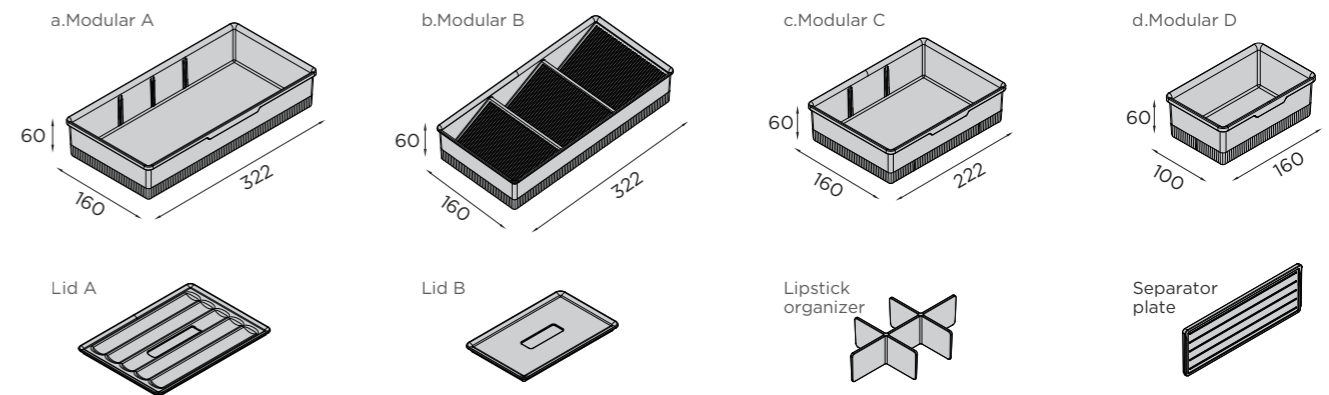

Aluminium for hanging system-090

Aluminium for hanging system-045

ADJUSTABLE DIVIDER

MODEL	WIDTH x DEPTH x HEIGHT (mm)	DESCRIBE
DA3103F.A.GG	308-316x45x8	Center pole set
DA3103F.B.GG	180x45x8	Long divider sheet
DA3103F.C.GG	100x45x8	Short divider sheet

\*Suitable for 308-316mm depth drawer

\*Customizable configurations available based on actual dimensions

CABINET WIDTHS  
800mm

BATH DRAWER DIVIDER

MODEL	WIDTH x DEPTH x HEIGHT (mm)	DESCRIBE
DA3102F.A.GG	160x322x60	Modular A
DA3102F.B.GG	160x322x60	Modular B
DA3102F.C.GG	160x222x60	Modular C
DA3102F.D.GG	100x160x60	Lid A
DA3102F.E.GG	187x30x45	Modular D
DA3102F.F.GG	107x30x45	Lid B
DA3102F.G.GG	187x30x45	Lipstick organizer
DA3102F.H.GG	107x30x45	Separator plate

\*Customizable configurations available based on actual dimensions