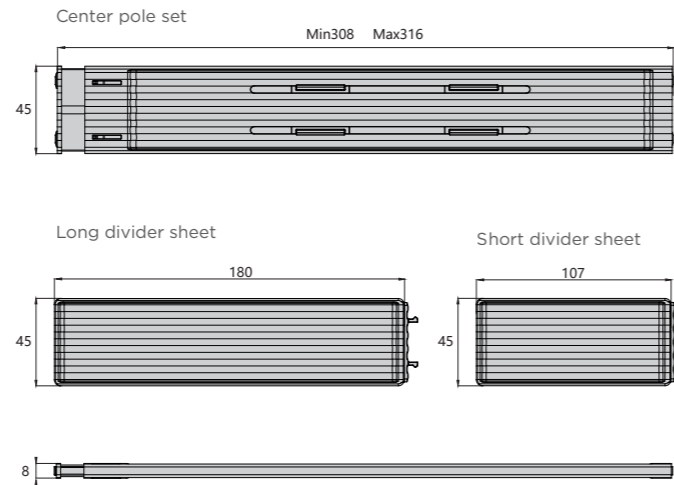

WB2608.(A) 440x123x155

**MONA- HANGING RANGE**

MODEL WIDTH x DEPTH x HEIGHT (mm) DESCRIBE

AP2284.090.GG	846x25.5	Aluminium for hanging system
AP2284.045.GG	356x25.5	Aluminium for hanging system
KH3102.GG	50x40x30	Hanging hook
WB2441D.GG	160x322x60	Big hanging box
WB2441E.(A)	237x103x207	Cutlery Box (with Lid)
WB2441G.(A)	174x103x95	Small hanging box

Aluminium for hanging system-090

Aluminium for hanging system-045

ADJUSTABLE DIVIDER

MODEL	WIDTH x DEPTH x HEIGHT (mm)	DESCRIBE
DA3103F.A.GG	308-316x45x8	Center pole set
DA3103F.B.GG	180x45x8	Long divider sheet
DA3103F.C.GG	100x45x8	Short divider sheet

\*Suitable for 308-316mm depth drawer

\*Customizable configurations available based on actual dimensions

CABINET WIDTHS  
800mm

BATH DRAWER DIVIDER

MODEL	WIDTH x DEPTH x HEIGHT (mm)	DESCRIBE
DA3102F.A.GG	160x322x60	Modular A
DA3102F.B.GG	160x322x60	Modular B
DA3102F.C.GG	160x222x60	Modular C
DA3102F.D.GG	100x160x60	Lid A
DA3102F.E.GG	187x30x45	Modular D
DA3102F.F.GG	107x30x45	Lid B
DA3102F.G.GG	187x30x45	Lipstick organizer
DA3102F.H.GG	107x30x45	Separator plate