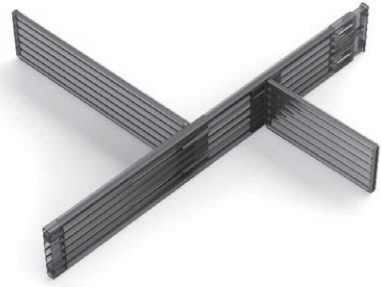

Aluminium for hanging system-090

Aluminium for hanging system-045

ADJUSTABLE DIVIDER

MODEL	WIDTH x DEPTH x HEIGHT (mm)	DESCRIBE
DA3103F.A.GG	308-316x45x8	Center pole set
DA3103F.B.GG	180x45x8	Long divider sheet
DA3103F.C.GG	100x45x8	Short divider sheet