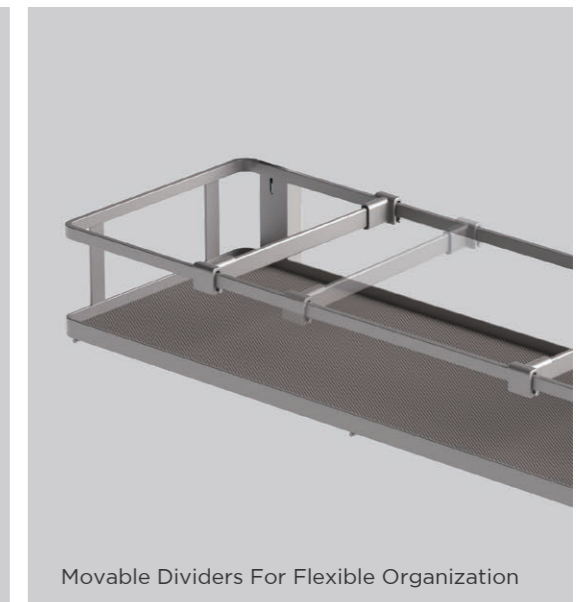

# “ Three-layer Basket

Multi-Layer Storage,  
Smart & Spacious

Large Storage Capacity For Three Layers

Minimal Space Occupation

Freely Adjustable Height

Movable Dividers For Flexible Organization

The design of Integrating storage baskets with walls maximizes interior space, creating a unified storage solution. Freely adjustable height for each layer satisfy the storage of various sizes stuff. With ample storage capacity and a multi-layer design, space utilization is optimized. Equipped with two way soft closing concealed slides for smooth operation and a load-bearing capacity of up to 15KG, ensuring a premium user experience.