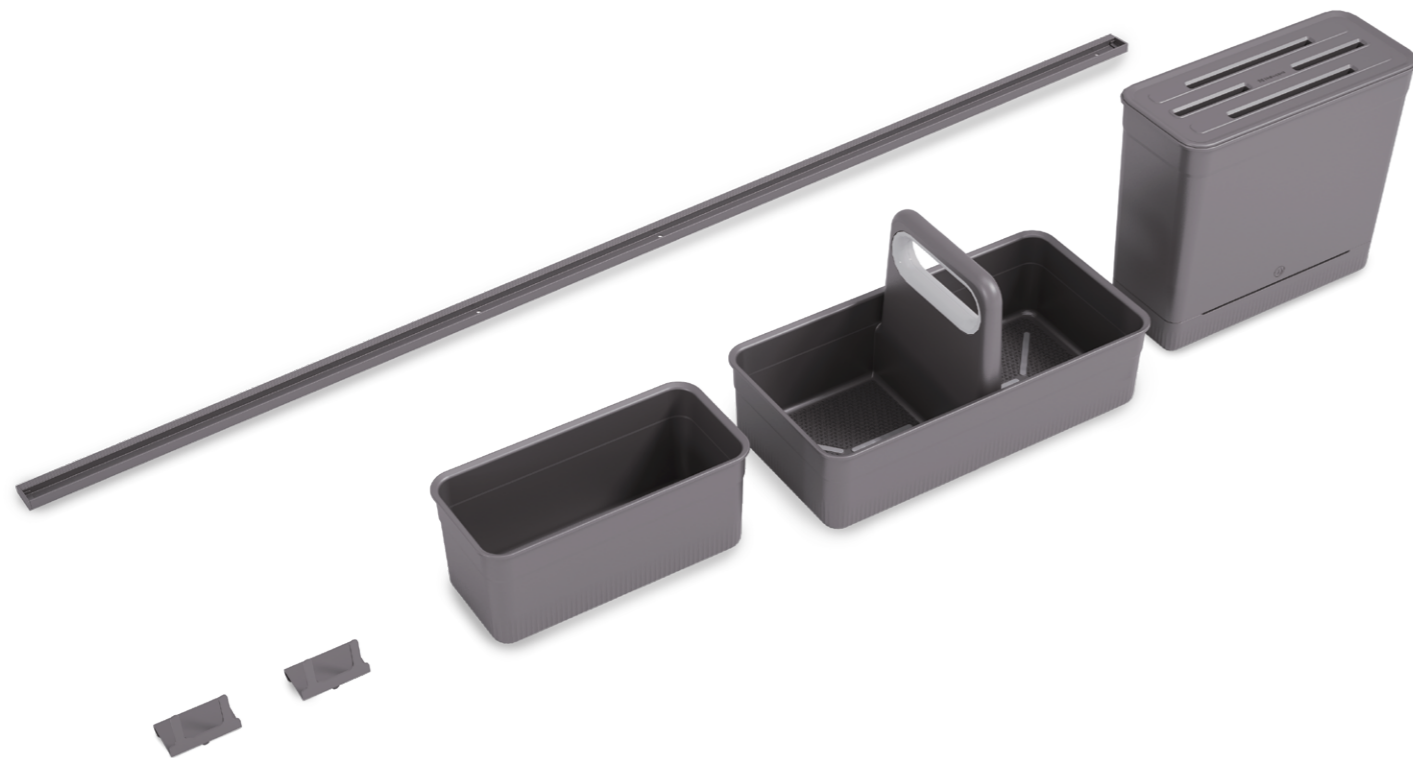

Two-layer & diversified storage innovation upgrade, DIY organization for various needs. The plastic box is made of eco-friendly ABS material, with adjustable dividers. Reinforced cold-rolled steel frame for stability and durability, ensuring a long lifespan. Paired with a PVC base for waterproof, corrosion-resistant, and wear-resistant performance.

## Divider Application

■ Bath Drawer Divider

MONA- Hanging Range

MONA- Hanging Basket

**Hanging Basket**  
Application

# “ MONA Hanging Range

With Extendable function.  
Customized for length and free selection for accessories

Hanging System For Wall

Applied For Cabinet Door

Portable Basket

New texture in Gun grey makes new fashion on kitchen color combination.  
Not afraid of cooking fumes, rust-proof, waterproof, moisture-proof and anti-corrosion. Removable design, easy to disassemble and clean.  
Safe hanging, with adjustable spacing, reasonable partition storage, so as to take things out easily.  
Easy and convenient storage, more available storage space, making kitchen tidy and orderly.