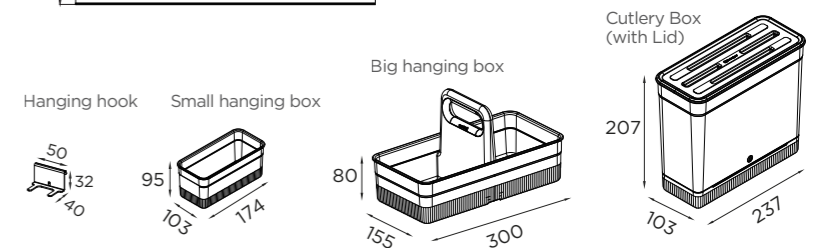

WB2608.(A) 440x123x155

**MONA- HANGING RANGE**

MODEL WIDTH x DEPTH x HEIGHT (mm) DESCRIBE

AP2284.090.GG	846x25.5	Aluminium for hanging system
AP2284.045.GG	356x25.5	Aluminium for hanging system
KH3102.GG	50x40x30	Hanging hook
WB2441D.GG	160x322x60	Big hanging box
WB2441E.(A)	237x103x207	Cutlery Box (with Lid)
WB2441G.(A)	174x103x95	Small hanging box

Aluminium for hanging system-090

Aluminium for hanging system-045

ADJUSTABLE DIVIDER

MODEL	WIDTH x DEPTH x HEIGHT (mm)	DESCRIBE
DA3103F.A.GG	308-316x45x8	Center pole set
DA3103F.B.GG	180x45x8	Long divider sheet
DA3103F.C.GG	100x45x8	Short divider sheet