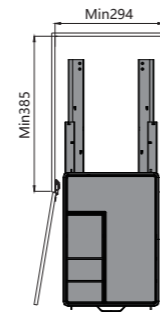

**BATHROOM MAKEUP STORAGE**

MODEL WIDTH x DEPTH x HEIGHT (mm)  
With slides

WB2442S.030.GG 254x378x290

Easy installation with front door

Easy installation with hinge door

**THREE-LAYER BASKET**

MODEL WIDTH x DEPTH x HEIGHT (mm)  
With slides