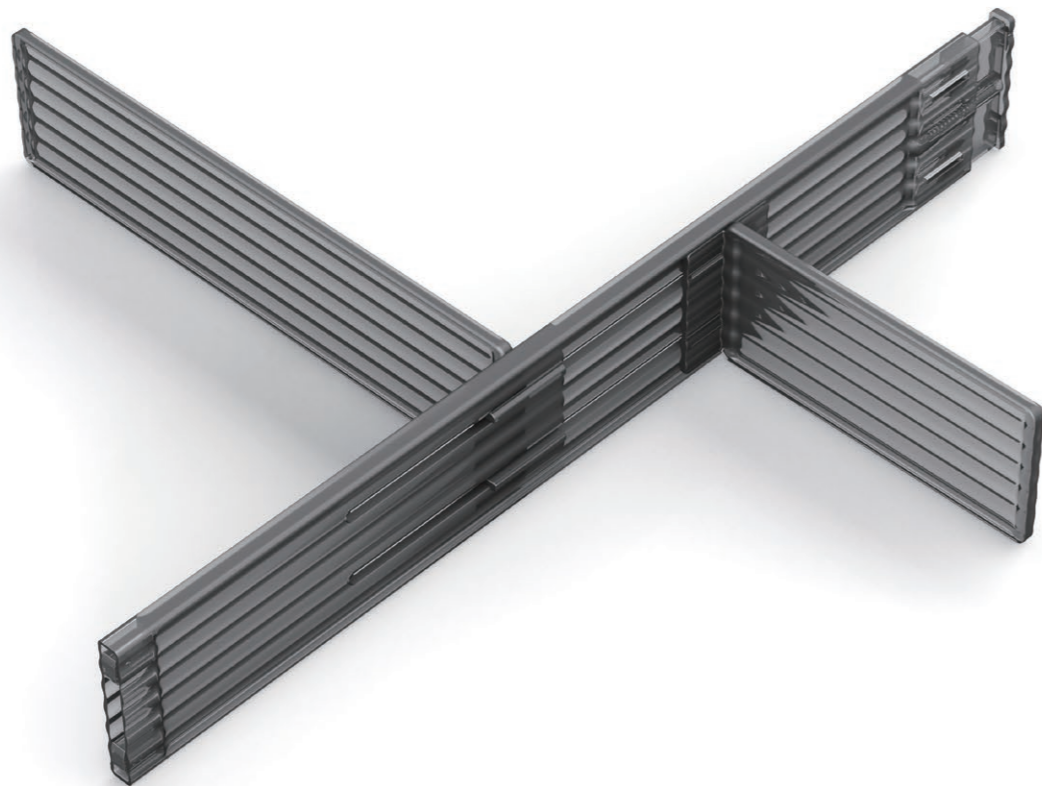

# “ Adjustable Divider

8mm rebound distance, free adjustment, easy assembling.