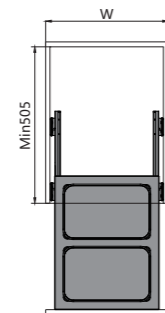

**BATHROOM MAKEUP STORAGE**

MODEL WIDTH x DEPTH x HEIGHT (mm)  
With slides

WB2442S.030.GG 254x378x290

Easy installation with front door

Easy installation with hinge door

**THREE-LAYER BASKET**

MODEL WIDTH x DEPTH x HEIGHT (mm)  
With slides

WB2399SL.025.GG 201x470x800

WB2399SR.025.GG 201x470x800

**LAUNDRY BASKET**

MODEL WIDTH x DEPTH x HEIGHT (mm)  
With slides

WB2397S.045.DG 418x495x453

**MONA- HANGING BASKET**

MODEL WIDTH x DEPTH x HEIGHT (mm)

WB2608.(A) 440x123x155

**MONA- HANGING RANGE**

MODEL WIDTH x DEPTH x HEIGHT (mm) DESCRIBE

AP2284.090.GG	846x25.5	Aluminium for hanging system
AP2284.045.GG	356x25.5	Aluminium for hanging system
KH3102.GG	50x40x30	Hanging hook
WB2441D.GG	160x322x60	Big hanging box
WB2441E.(A)	237x103x207	Cutlery Box (with Lid)
WB2441G.(A)	174x103x95	Small hanging box