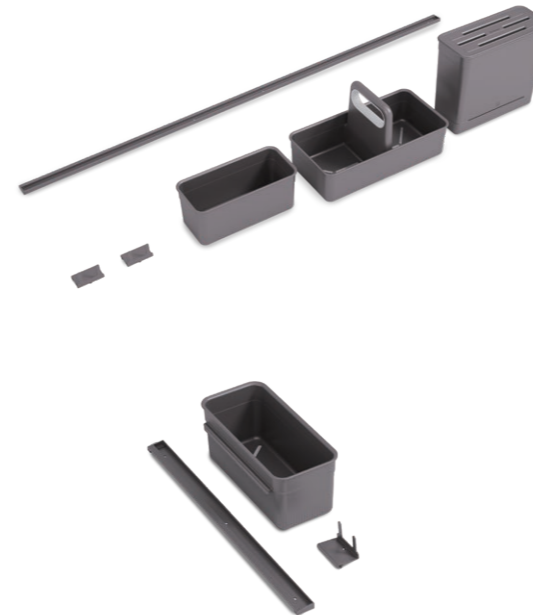

WB2399SL.025.GG 201x470x800

WB2399SR.025.GG 201x470x800

**LAUNDRY BASKET**

MODEL WIDTH x DEPTH x HEIGHT (mm)  
With slides

WB2397S.045.DG 418x495x453

**MONA- HANGING BASKET**

MODEL WIDTH x DEPTH x HEIGHT (mm)

WB2608.(A) 440x123x155

**MONA- HANGING RANGE**

MODEL WIDTH x DEPTH x HEIGHT (mm) DESCRIBE

AP2284.090.GG	846x25.5	Aluminium for hanging system
AP2284.045.GG	356x25.5	Aluminium for hanging system
KH3102.GG	50x40x30	Hanging hook
WB2441D.GG	160x322x60	Big hanging box
WB2441E.(A)	237x103x207	Cutlery Box (with Lid)
WB2441G.(A)	174x103x95	Small hanging box